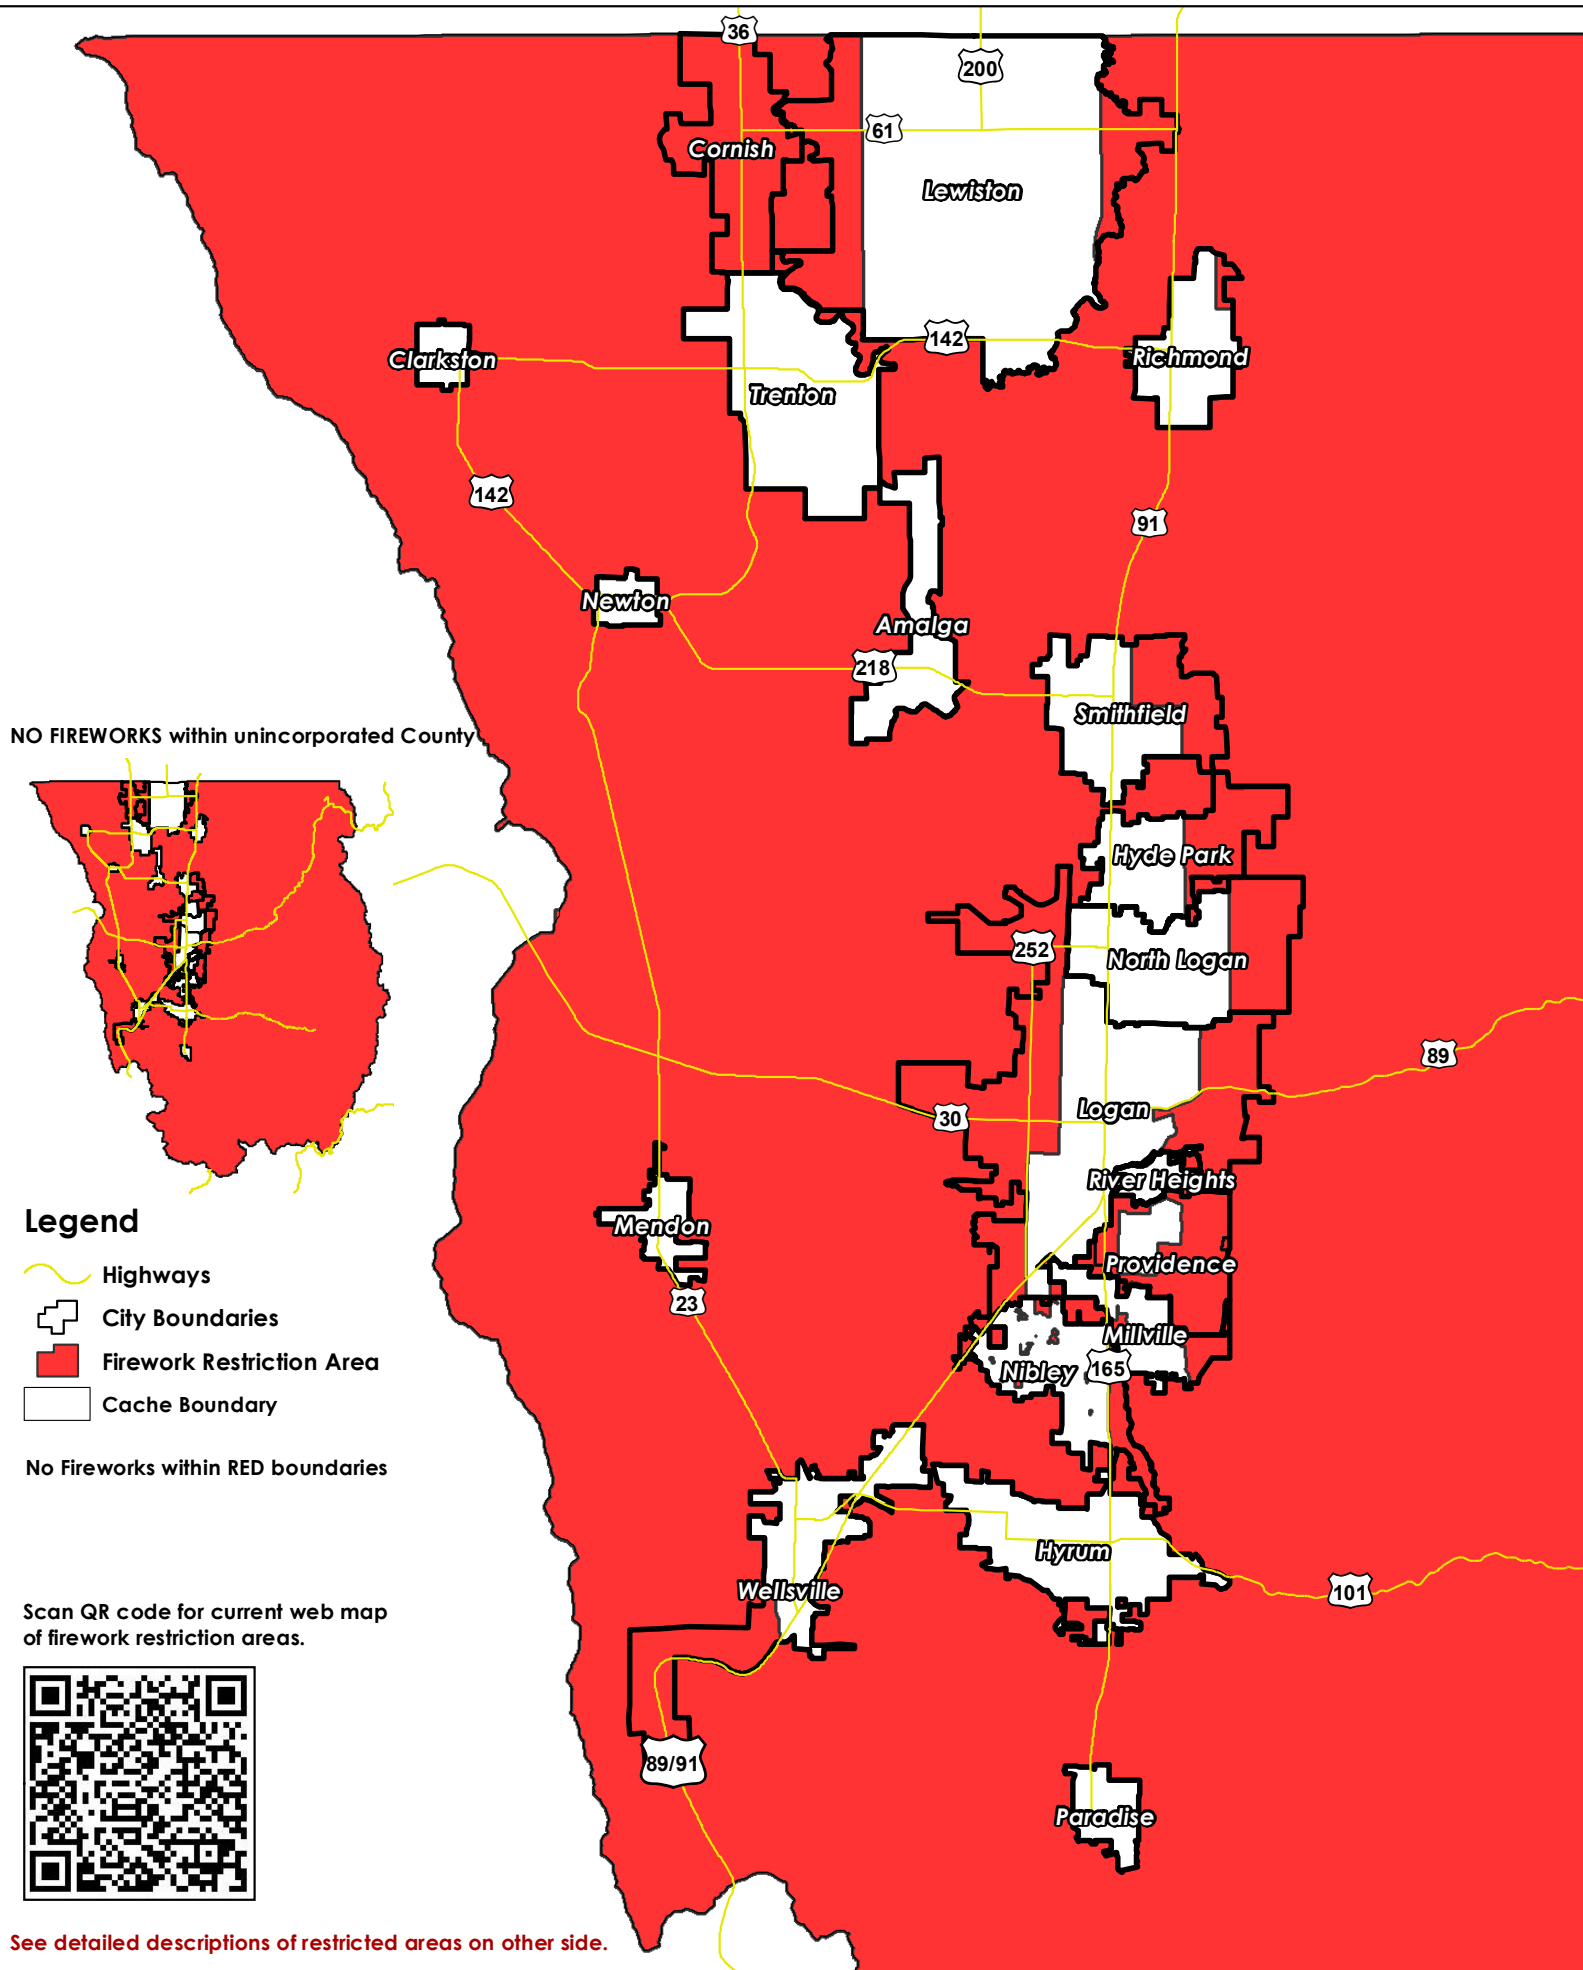

# Cache County Firework Restriction Areas 2022

See detailed descriptions of restricted areas on other side.

**Hyde Park:** All areas East of 400 East.

**Hyrum:** No Firework Restrictions.

**Lewiston:** All areas East of 800 East and all areas West of 2400 West.

**Logan:** Restrictions below

### East Bench Closure

- East side of 1200 East from the north city boundary to Hwy 89.
- South side of Hwy 89, from 1200 east to 600 east, north side of Canyon Road from 600 east to Crockett Avenue.
- East side of Crockett Avenue from Canyon Road to Riverside Drive, continuing the east side of Riverside Drive to Mountain Road, continuing the east side of the Logan River to Stewart Nature Park.
- The north and east side of the Logan City boundary from Stewart Nature Park to the southern city boundary.

### West Closure

- West side of 600 west from the north city boundary, to 200 south.
- North side of 200 south from 600 west to 1000 west.
- West side of 1000 west from 200 south to the south city boundary.